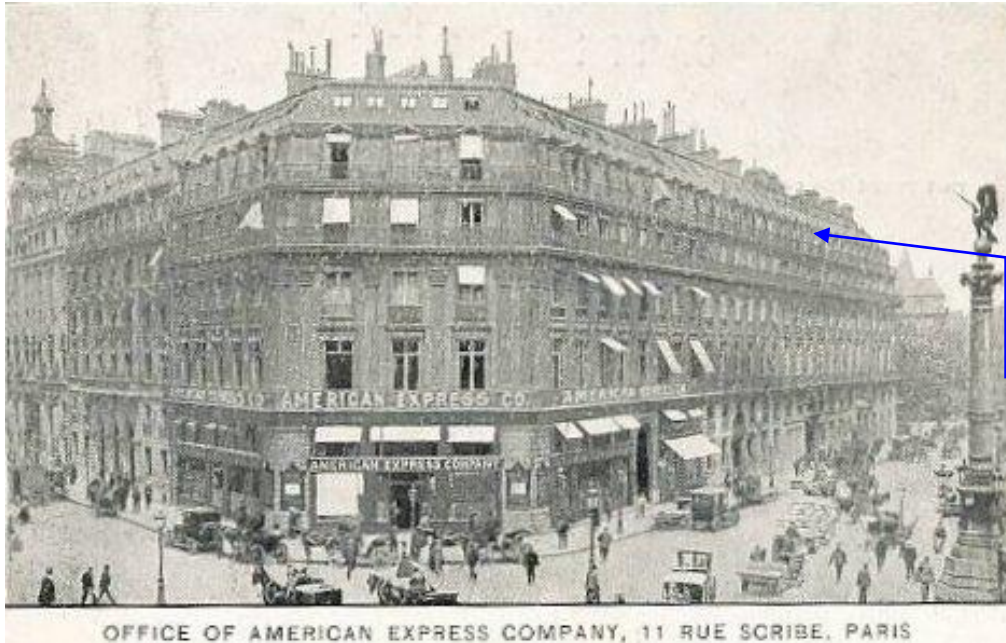

SCRIBE STREET

Jacques Alléon had a private mansion built at number 13 of this street, known as the Hôtel Alléon. It was right in front of the Garnier Opera House.

The construction dates back to the mid-1860s. The finishing touches took place in 1865.

13 Scribe Street, some thirty years after it was built by Jacques

This building, which still exists, was sold on his death.

ADJON, même sur une enchère, en la chamb. des
notaires de Paris, le mardi 30 mai 1876, à 10 h.
D'UNE PROPRIÉTÉ dite HOTEL ALLÉON
SISE A PARIS, RUE SCRIBE, 13.
Susceptible d'un revenu de 31,000 fr.
Mise à prix. . . . 1,000,000 fr.
D'UNE MAISON rue F^{ts}-ST HONORÉ, 93
Revenu : 32,000 fr. — Mise à prix : 450,000 fr.
D'UNE MAISON RUE SAINT-ARNAUD, 9
Revenu : 18,000 fr. — Mise à prix : 250,000 fr.
S'adr. aux notaires : Mrs VIAN, rue Tarhigo, 1, et
Mr AGLÉQUE, rue Montmartre, 140, dépositaires
de l'enchère, et pour visiter aux concierges...